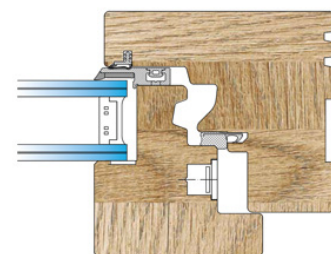

Only glass

A minimalist profile that allows to benefit of a clean design from the outside view and to take enjoy f the beauty and the comfort of the wooden frame inside.

It is available also in solutions with double glass, Gas Argon and W.E

Dimensions (in mm)

Wing Section	68X67
Frame Section	80X92
Glass space	32-42

Size limits

Width	min. 500 mm max 1400 mm
Height	min 500 mm max 2600 mm

EUROLINE

WINDOWS & DOORS