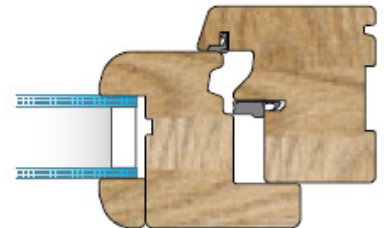

68X78

Within Fas Only Wood Collection, profile 68x78, linear and elegant, is the most thin profile despite it offers optimal performances and is suitable to all types of environments: from the most classic to the most contemporary trends. It is flexible to be customized from a shape of the profile soft to the so called design including history, époque. Further, a wide range of types of opening makes this profile suitable to all circumstances: from renovation to new constructions.

(Dimensions (in mm

Wing Section	68X78
Frame Section	68X69
Glass space	32

Gaskets

Thermal ascostic seal	2
-----------------------	----------

Hardware

Anuba hinges
Maico hinges
Burglar- proof hardware

Typologies available

Squared
Arched
Inclined

Fixed
Swing opening
Tilt&Turn
Lift & Slide door
Coplanar Sliding door
View
Pivot
Safty
smart
Entrance door

Performances

Air permeability	4
Watertightness	E900
Resistance to wind load	C4
Thermal insulation	(*) W/m2K 1,38
Acoustic insulation	(*) up to 43 dB